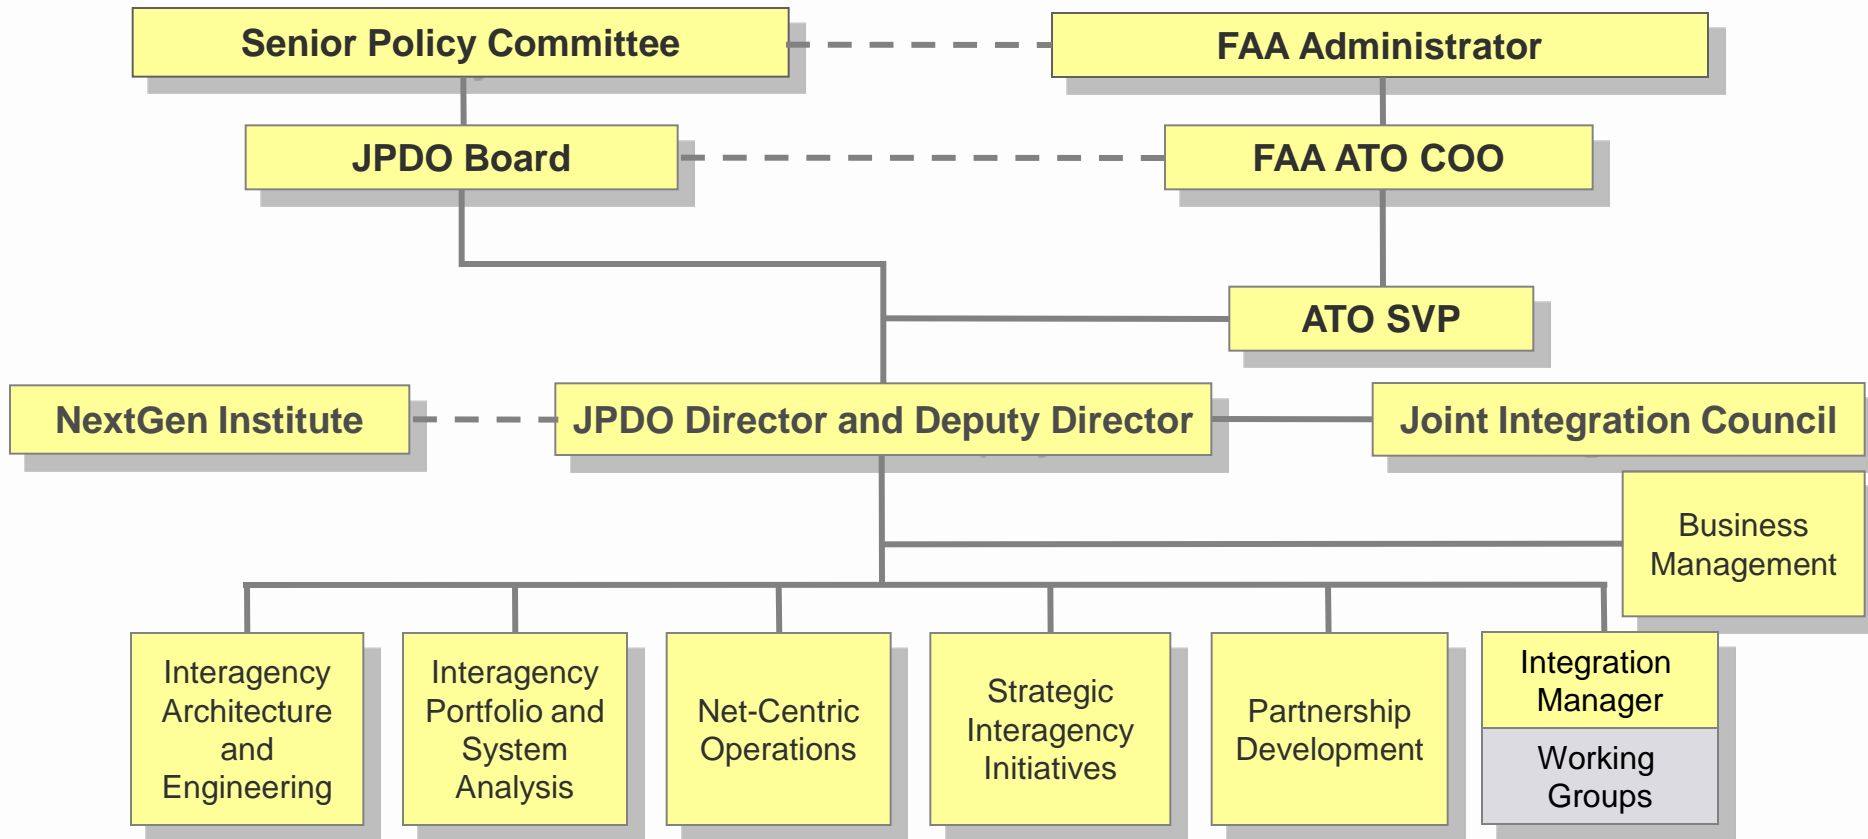

Net Centricity For NextGen

Doug Wreath, Colonel, USAF
Net-Centric Operations Division
Joint Planning and Development Office (JPDO)

NextGen: The Short Story

- NextGen is a **Congressionally mandated** initiative to modernize the U.S. Air Transportation System in order to:
 - Increase **capacity** and **reliability**
 - Improve **safety** and **security**
 - Minimize the **environmental impact** of aviation
- ***Net Centric? : applying network methods and technologies to improve or transform operations and/or processes***

JPDO Organization

Governance

- Senior Policy Committee
- JPDO Board of Directors

Industry Leadership

- NextGen Institute Management Council (IMC)

Interagency Coordination

- CIO Board
- Joint Architecture & Engineering Board

Net-Centric Operations

What are we going to net-enable?

- Operational Improvements included in the NextGen ConOps and JPDO Integrated Work Plan
- Everything “curb to curb” – and beyond
- Includes all National Airspace System constituents

We net-enable desired operational outcomes

Real World Example

Using network technologies and methodologies to improve or transform a process or operation

“Get the cash I need”

OLD WAY

NEW WAY

Real World Example